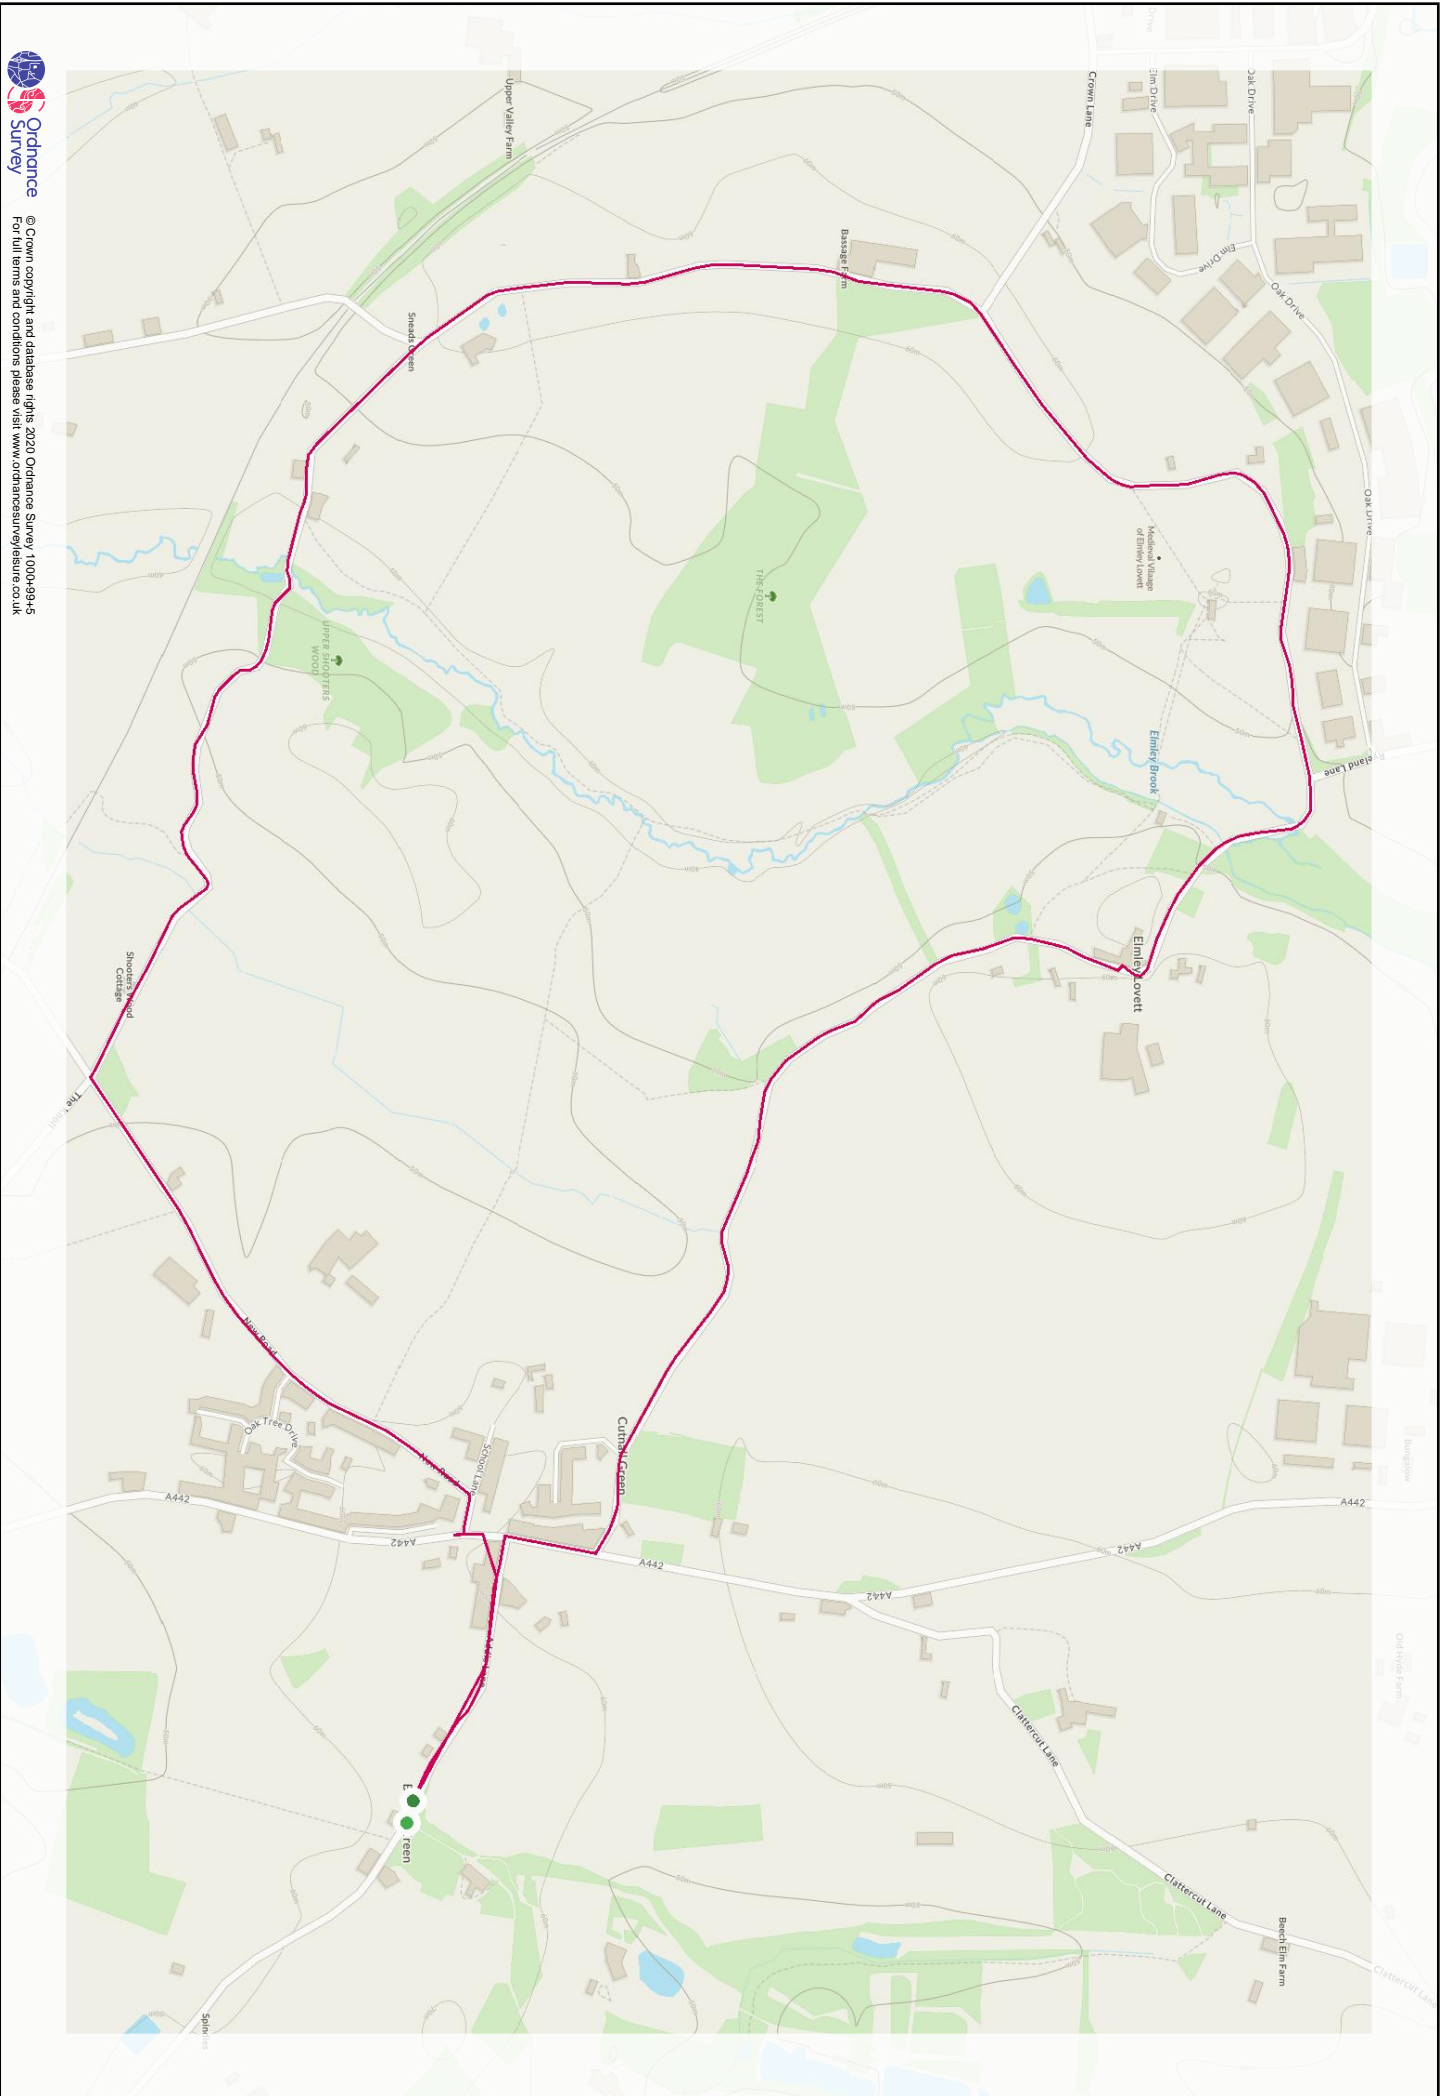

# ELMLEY CIRCULAR CYCLE

© Crown copyright and database rights 2020 Ordnance Survey 10004945  
For full terms and conditions please visit [www.ordnancesurvey.co.uk](http://www.ordnancesurvey.co.uk)